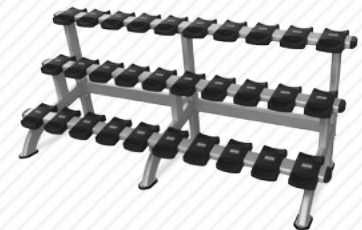

W	74" (188 CM)	SHIP WEIGHT	304 LBS (138 KG)
L	65" (165 CM)		
H	60" (152 CM)		

SQUAT RACK NP-R8008

W	80" (203 CM)	SHIP WEIGHT	456 LBS (207 KG)
L	71" (180 CM)		
H	79" (201 CM)		

POWER CAGE NP-R8005

W	63" (160 CM)	SHIP WEIGHT	957 LBS (434 KG)
L	74" (188 CM)		
H	89" (226 CM)		

SINGLE DUMBBELL RACK NP-R8009

W	90" (229 CM)	SHIP WEIGHT	218 LBS (99 KG)
L	28" (71 CM)		
H	26" (66 CM)		

DOUBLE DUMBBELL RACK NP-R8010

W	90" (229 CM)	SHIP WEIGHT	312 LBS (142 KG)
L	28" (71 CM)		
H	26" (66 CM)		