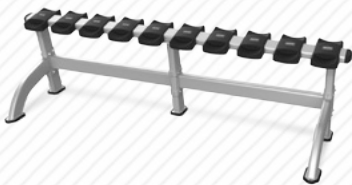

W	74" (188 CM)	SHIP WEIGHT	304 LBS (138 KG)
L	65" (165 CM)		
H	60" (152 CM)		

SQUAT RACK NP-R8008

W	80" (203 CM)	SHIP WEIGHT	456 LBS (207 KG)
L	71" (180 CM)		
H	79" (201 CM)		

POWER CAGE NP-R8005

W	63" (160 CM)	SHIP WEIGHT	957 LBS (434 KG)
L	74" (188 CM)		
H	89" (226 CM)		