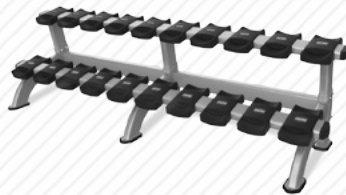

DOUBLE DUMBBELL RACK NP-R8010

W	90" (229 CM)	SHIP WEIGHT	312 LBS (142 KG)
L	28" (71 CM)		
H	26" (66 CM)